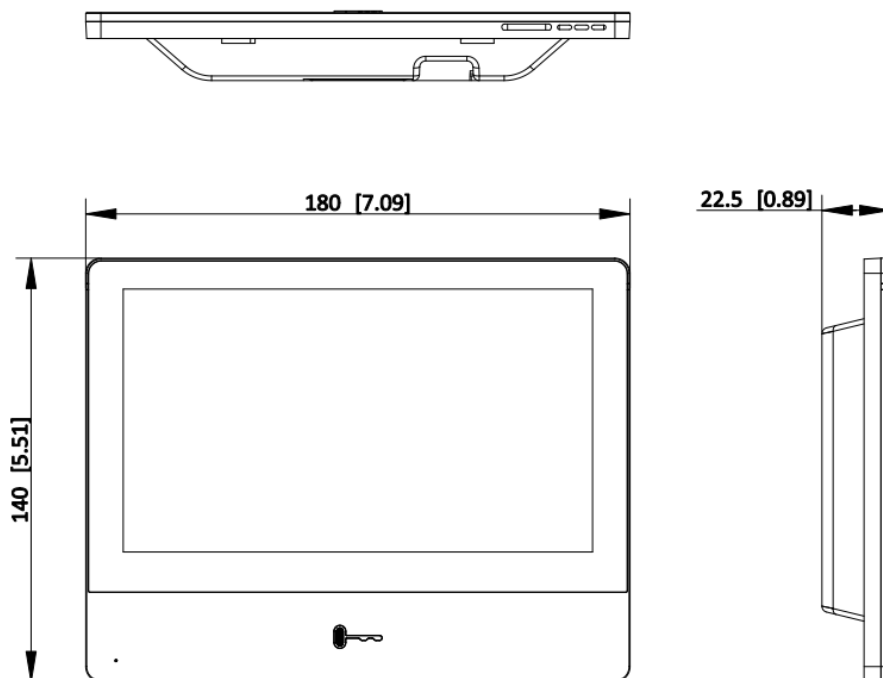

Alarm output	2
Lock control	2 high/low level relays (3.3V/0V)
General	
Button	1 physical button
Installation	Surface mounting
Indicator	/
Weight	Net weight: 355 g (0.8 lb) Gross weight: 899 g (2.0 lb)
Protective level	/
Working temperature	-10 °C to 55 °C (14 °F to 131 °F)
Working humidity	10% to 90% (no-condensing)
Dimension (W × H × D)	180 mm × 140 mm × 22.4 mm (7.09" × 5.51" × 0.88")
Battery	/
Power supply	12 VDC, 1 A, IEEE802.3af, standard PoE
Application environment	Indoor
Power consumption	≤ 8 W
Language	English, Russian, Bulgarian, Hungarian, Greek, German, Italian, Czech, Slovak, French, Polish, Dutch, Portuguese (Brazil), Spanish, Hebrew, Romanian, Turkish, Estonian, Danish, Swedish, Norwegian, Finnish, Vietnamese, Croatian, Slovenian, Serbian, Arabic, Portuguese (Portugal), Lithuanian, Uzbek, Kazakh, Mongolian, Ukrainian

▪ **Dimension**

Unit:mm [inch]

SCALE 1:1

▪ **Accessory**

▪ **Optional**

DS-KAW50-1 50W 12V Power Adapter	DS-KABH8350-T Indoor Station Table Bracket	DS-KAW50-1N 50W 12V Power Adapter
		

Headquarters

No.555 Qianmo Road, Binjiang District,
Hangzhou 310051, China
T +86-571-8807-5998
www.hikvision.com