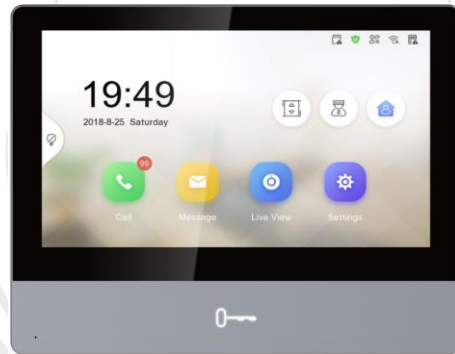

DS-KH8350-WTE1 KH8 Series Indoor Station

- 7-inch IPS touch screen with 1024 × 600 resolution
- Reddot award winner
- Convenient Hik-Connect APP Mobile Control
- Receive calls, open the door and live view remotely
- Easy to use without PC
- Easy wizard for quick set up
- Configure the whole system on one touch screen
- Rich functions and extensions
- Live-view of the door station and cameras in public areas
- Support voice messages when no response from the indoor station
- Receive alarms by internal alarm terminals
- Elevator access control

▪ Specification

System parameters	
Operation system	Linux
ROM	32 MB
RAM	128 MB
Processor	Embedded high performance processor
Display parameters	
Screen size	7-inch
Operation method	Capacitive touch screen
Type	Colorful IPS
Resolution	1024 × 600
Video parameters	
Lens	/
Resolution	/
FOV	/
Wide dynamic range (WDR)	/
Video compression standard	/
Focal length	/
Audio parameters	
Audio input	1 built-in omnidirectional microphone
Audio compression standard	G.711U/G.711A
Audio output	1 built-in loudspeaker
Audio Input	Built-in omnidirectional microphone
Audio compression bitrate	64 Kbps
Audio quality	Noise suppression and echo cancellation
Volume adjustment	Adjustable
Capacity	
Notice capacity	200
Linked indoor extensions capacity	16
Linked doorphone capacity	17
Linked network camera capacity	16
Network parameters	
Network protocol	TCP/IP, SIP, RTSP
Wi-Fi	2.4 GHz, IEEE802.11b, IEEE802.11g, IEEE802.11n
Bluetooth	/
3G/4G	/
Zigbee	/
Device interfaces	
Alarm input	8
Network interface	1 RJ-45 10/100 Mbps self-adaptive
TAMPER	/
RS-485	1 RS-485 (Half duplex)
USB	/
TF card	Support TF card, up to 128 G