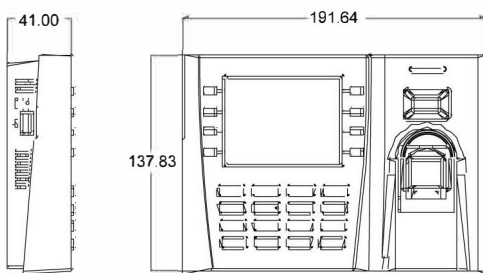

Excellent Expandability

- * Easy to extend functions and customize customers' requirements.

Specifications

Fingerprint Capacity	50,000
ID Card Capacity	50,000 (Optional)
Record Capacity	800,000
Display	3.5-inch TFT Screen
Communication	RS232/485, TCP/IP, USB (host)
Standard Functions	Workcode, SMS, DST, Scheduled-bell, Self-Service Query, Automatic Status Switch, Photo ID, T9 Input,
Optional Functions	ID/Mifare/HID, Webserver, ADMS, Multiple Verify Mode, External Printer and Bell
Software	ZKTime.Net3.0, BioTime8.0
Power Supply	DC 12V1.5A
Verification Speed	≤0.5 Sec.
Operating Temp.	0℃- 45 ℃
Operating Humidity	20%-80%
Dimension	191.64*137.83*41.00mm (Length*Width*Thickness)
Net Weight	1.05 kg

Dimensions (mm)

Interface

Configuration

Package List

ZKTeco Inc.

ZK Mansion, Wuhe Rd, Gangtou, Bantian, Buji
Town, Longgang District, Shenzhen China 518129
Tel: 86-755-8960 2345/46/47/48
Fax: 86-755-8960 2675
www.zkteco.com