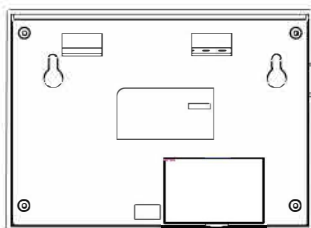

Excellent Expandability

- * Easy to extend functions and customize customers' requirements.

Specifications

Fingerprint Capacity	50,000
ID Card Capacity	50,000 (Optional)
Record Capacity	800,000
Display	3.5-inch TFT Screen
Communication	RS232/485, TCP/IP, USB (host)
Standard Functions	Workcode, SMS, DST, Scheduled-bell, Self-Service Query, Automatic Status Switch, Photo ID, T9 Input,
Optional Functions	ID/Mifare/HID, Webserver, ADMS, Multiple Verify Mode, External Printer and Bell
Software	ZKTime.Net3.0, BioTime8.0
Power Supply	DC 12V1.5A
Verification Speed	≤0.5 Sec.
Operating Temp.	0℃- 45 ℃
Operating Humidity	20%-80%
Dimension	191.64*137.83*41.00mm (Length*Width*Thickness)
Net Weight	1.05 kg

Dimensions (mm)

Interface

Configuration

Package List

ZKTeco Inc.

ZK Mansion, Wuhe Rd, Gangtou, Bantian, Buji
Town, Longgang District, Shenzhen China 518129
Tel: 86-755-8960 2345/46/47/48
Fax: 86-755-8960 2675
www.zkteco.com