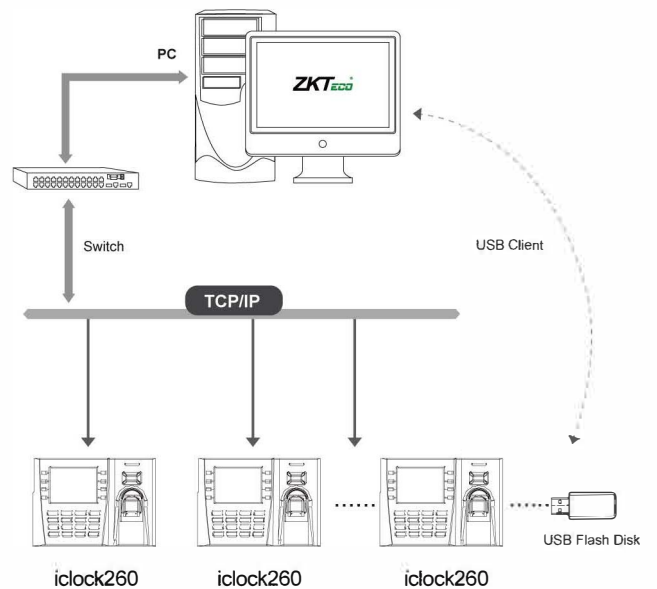

iClock260

Time Attendance Terminal

Introduction

iClock260 is a 3.5-inch TFT screen Time Attendance Terminal. With the brand new firmware, it can provide an insuperable user experience.

iClock260 is compatible with the former SDK, ADMS and various types of USB flash disk. Moreover, RS232/485, TCP/IP, USB-client ensure more convenient communication between PC and the device. In addition, it supports data backup and retrieve in the case of mistakenly deletion.

Excellent Expandability

- * Easy to extend functions and customize customers' requirements.

Specifications

Fingerprint Capacity	50,000
ID Card Capacity	50,000 (Optional)
Record Capacity	800,000
Display	3.5-inch TFT Screen
Communication	RS232/485, TCP/IP, USB (host)
Standard Functions	Workcode, SMS, DST, Scheduled-bell, Self-Service Query, Automatic Status Switch, Photo ID, T9 Input,
Optional Functions	ID/Mifare/HID, Webserver, ADMS, Multiple Verify Mode, External Printer and Bell
Software	ZKTime.Net3.0, BioTime8.0
Power Supply	DC 12V1.5A
Verification Speed	≤0.5 Sec.
Operating Temp.	0℃- 45 ℃
Operating Humidity	20%-80%
Dimension	191.64*137.83*41.00mm (Length*Width*Thickness)
Net Weight	1.05 kg

Dimensions (mm)

Interface

Configuration

Package List

ZKTeco Inc.

ZK Mansion, Wuhe Rd, Gangtou, Bantian, Buji
Town, Longgang District, Shenzhen China 518129
Tel: 86-755-8960 2345/46/47/48
Fax: 86-755-8960 2675
www.zkteco.com