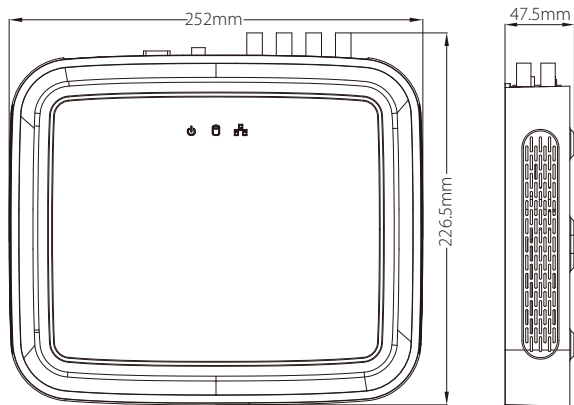

USB	USB2.0* 2
Backup File Format	DAV, AVI
Browsers	IE/Chrome/Firefox
Smart Phone	Support iOS, Android
Hard Disk	1 SATA
Network Port	10 / 100 Mbps Ethernet (RJ-45)
Network Protocol	TCP/IP, DHCP, DDNS, NTP, SMTP
Power Supply	DC12V /2A
Working Temperature	0 C ~+55 C
Working Humidity	10% ~ 90% Humidity
Dimensions	252mm*226.5mm*47.5mm

Effective Pixels	1280*720
Minimum Illumination	0.1Lux/F2.4 (color) 0 Lux with IR on
Electronic Shutter Speed	1/50(1/60)~1/10,000sec
Day/Night	Auto ICR
Power Supply	DC12V±10%
Working Environment	-10 C ~ 60 C, Humidity< 90% RH
Power Consumption	3.2W
Dimensions	165mm*75mm*65mm

## Dimensions (mm)

720P Analog Camera

## Package

Z8304XEC-S	
Camera BS31A11M * 4	
12V/2A Power Adapter * 2	
18m BNC/Power Cable * 4	
1 split 4 Power line * 1	
Mouse * 1	
Package Dimensions	345mm*168mm*298mm
Package Weight	4KG

More details