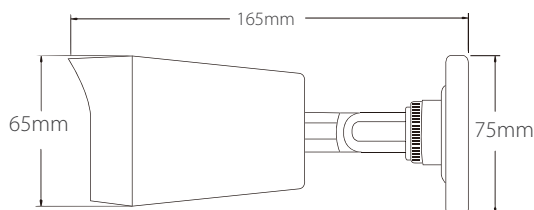

Effective Pixels	1280*720
Minimum Illumination	0.1Lux/F2.4 (color) 0 Lux with IR on
Electronic Shutter Speed	1/50(1/60)~1/10,000sec
Day/Night	Auto ICR
Power Supply	DC12V±10%
Working Environment	-10 C ~ 60 C, Humidity< 90% RH
Power Consumption	3.2W
Dimensions	165mm*75mm*65mm

## Dimensions (mm)

720P Analog Camera

## Package

Z8304XEC-S	
Camera BS31A11M * 4	
12V/2A Power Adapter * 2	
18m BNC/Power Cable * 4	
1 split 4 Power line * 1	
Mouse * 1	
Package Dimensions	345mm*168mm*298mm
Package Weight	4KG

More details