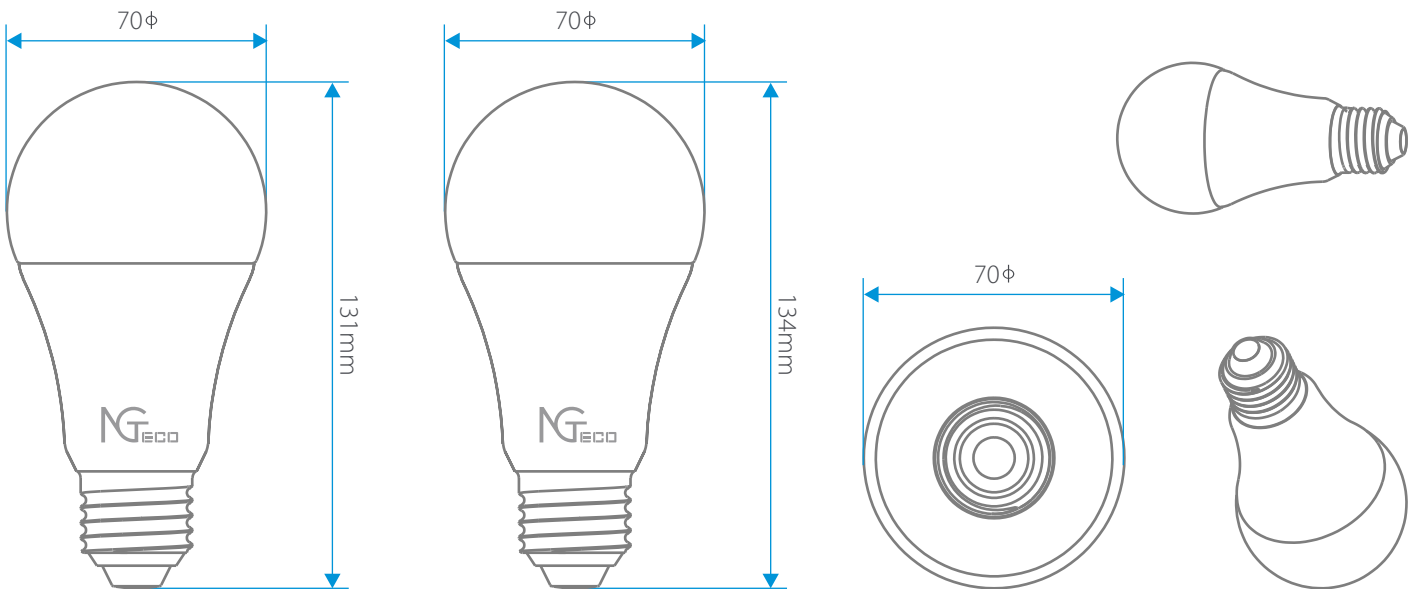

Specifications

Model	NG-L100 / NG-L110
Material	PPT+PC

Fireproof Rating	
Voice Assistant	Amazon Alexa, Google Assistant

Bulb

Form Factor	A19
Lamp Base	E26 / E27
Input Voltage	100 ~ 240V AC, 50/60 Hz
Color Temperature	6500K + RGB (16 million colors)
Lumen Output	900 lm

CRI	≥80
Wattage	10 W
Rated Lifetime	hour(s)
Working Power Consumption	
Standby Power Consumption	

Network

Wireless Protocol	802.11 b/g/n 2.4GHz Wi-Fi

Wireless Security	WPA / WPA2

General

Dimensions	φ70 *131 mm / φ70 *134 mm
Net Weight	70 g
Gross Weight	125 g

Operating Temperature	-20°C to 50°C
Operating Humidity	10%~80% RH (non-condensing)
Certifications	CE, FCC, RoHS

Dimensions

NGTECO E-COMMERCE CO., LIMITED

www.ngteco.com

service.ng@ngteco.com

V1.0 2020.06.19

Copyright © 2020 NGTECO E-COMMERCE CO., LIMITED. All rights reserved.